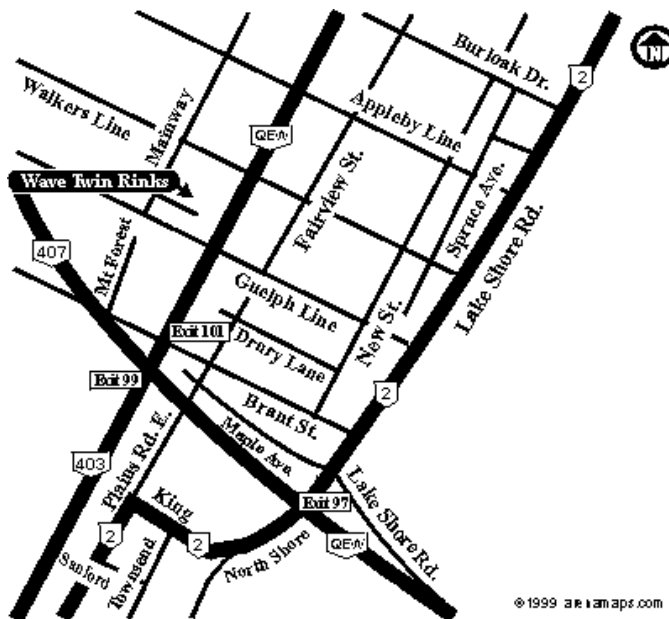

**ENJOY FAMILY DAY**  
**At The 4<sup>th</sup> ANNUAL**  
**ST. JOSEPH'S U.C.C. FAMILY FUN SKATE**

**Monday, February 15<sup>th</sup>, 2010**  
**11:30 am – 12:30 pm**  
**The Wave Twin Rinks, BLUE PAD**

**Afterward Gather for Lunch (& give Mama a break!)**  
**at the Crossbar And Grill**  
**(located on the upper level)**

**For More Information/Sign-up**  
**Contact Irene Hucal: at (905)469-8534 or tarashucal@cogeco.ca**

**Wave Twin Rinks**  
1179 Northside Rd.  
Burlington, ON L7M1H5  
905-336-3434

**Driving Instructions:**

**From QEW:** QEW to Guelph Line exit 102. Turn right on Guelph Line and proceed northwest approx. 0.5 km to Mainway. Turn right on Mainway and proceed northeast approx. 0.4 km (1 block) to Northside Road. Turn right on Northside Rd. and proceed southeast a short distance to arena on the left.

**From Hwy-403 Northbound:** North on Hwy-403 to QEW North. North on QEW to Guelph Line exit 102. Turn right on Guelph Line and proceed northwest approx. 0.5 km to Mainway. Turn right on Mainway and proceed northeast approx. 0.4 km (1 block) to Northside Road. Turn right on Northside Rd. and proceed southeast a short distance to arena on the left.